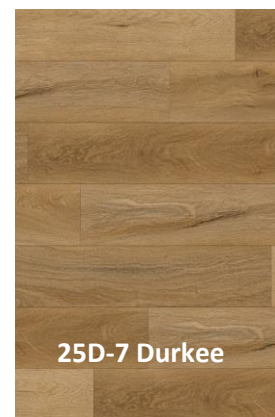

SPC Hybrid Plank Dura 7.5 Flooring

(float install)

- Plank size : 1220mm x 178mm x 7.5mm
- 5.5mm core
- + 1.5mm IXPE back padding
- + 0.5mm wear layer
- 9 planks per box
- 1.954m2 per box
- P4 Slip resistance rating tested
- 11 x timber pattern and colours
- Scratch resistant
- Stain resistant
- Fully waterproof
- Fire resistant
- Residential and Commercial
- 28 dB acoustic reduction tested
- 2G and Unilin uniclic locking systems