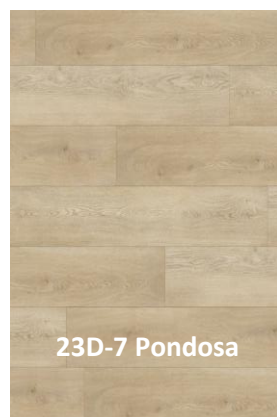

SPC Hybrid Plank Dura 7.5 Flooring

(float install)

- Plank size : 1220mm x 178mm x 7.5mm
- 5.5mm core
- + 1.5mm IXPE back padding
- + 0.5mm wear layer
- 9 planks per box
- 1.954m2 per box
- P4 Slip resistance rating tested
- 11 x timber pattern and colours
- Scratch resistant
- Stain resistant
- Fully waterproof
- Fire resistant
- Residential and Commercial
- 28 dB acoustic reduction tested
- 2G and Unilin uniclic locking systems