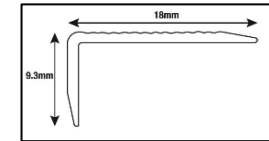

L-SHAPE ANGLE TRIM - 8mm

LS8-60-matt silver	Trim L Shape 8mm - 8mmx 18mm x 3300mm - (matt silver)	$ -
LS8-62-anodized black	Trim L Shape 8mm - 8mmx 18mm x 3400mm - (anodized black)	$ -
LS8-81-matt bronze	Trim L Shape 8mm - 8mmx 18mm x 3300mm - (matt bronze)	$ -
LS8-82-champagne	Trim L Shape 8mm - 8mmx 18mm x 3300mm - (matt champagne)	$ -